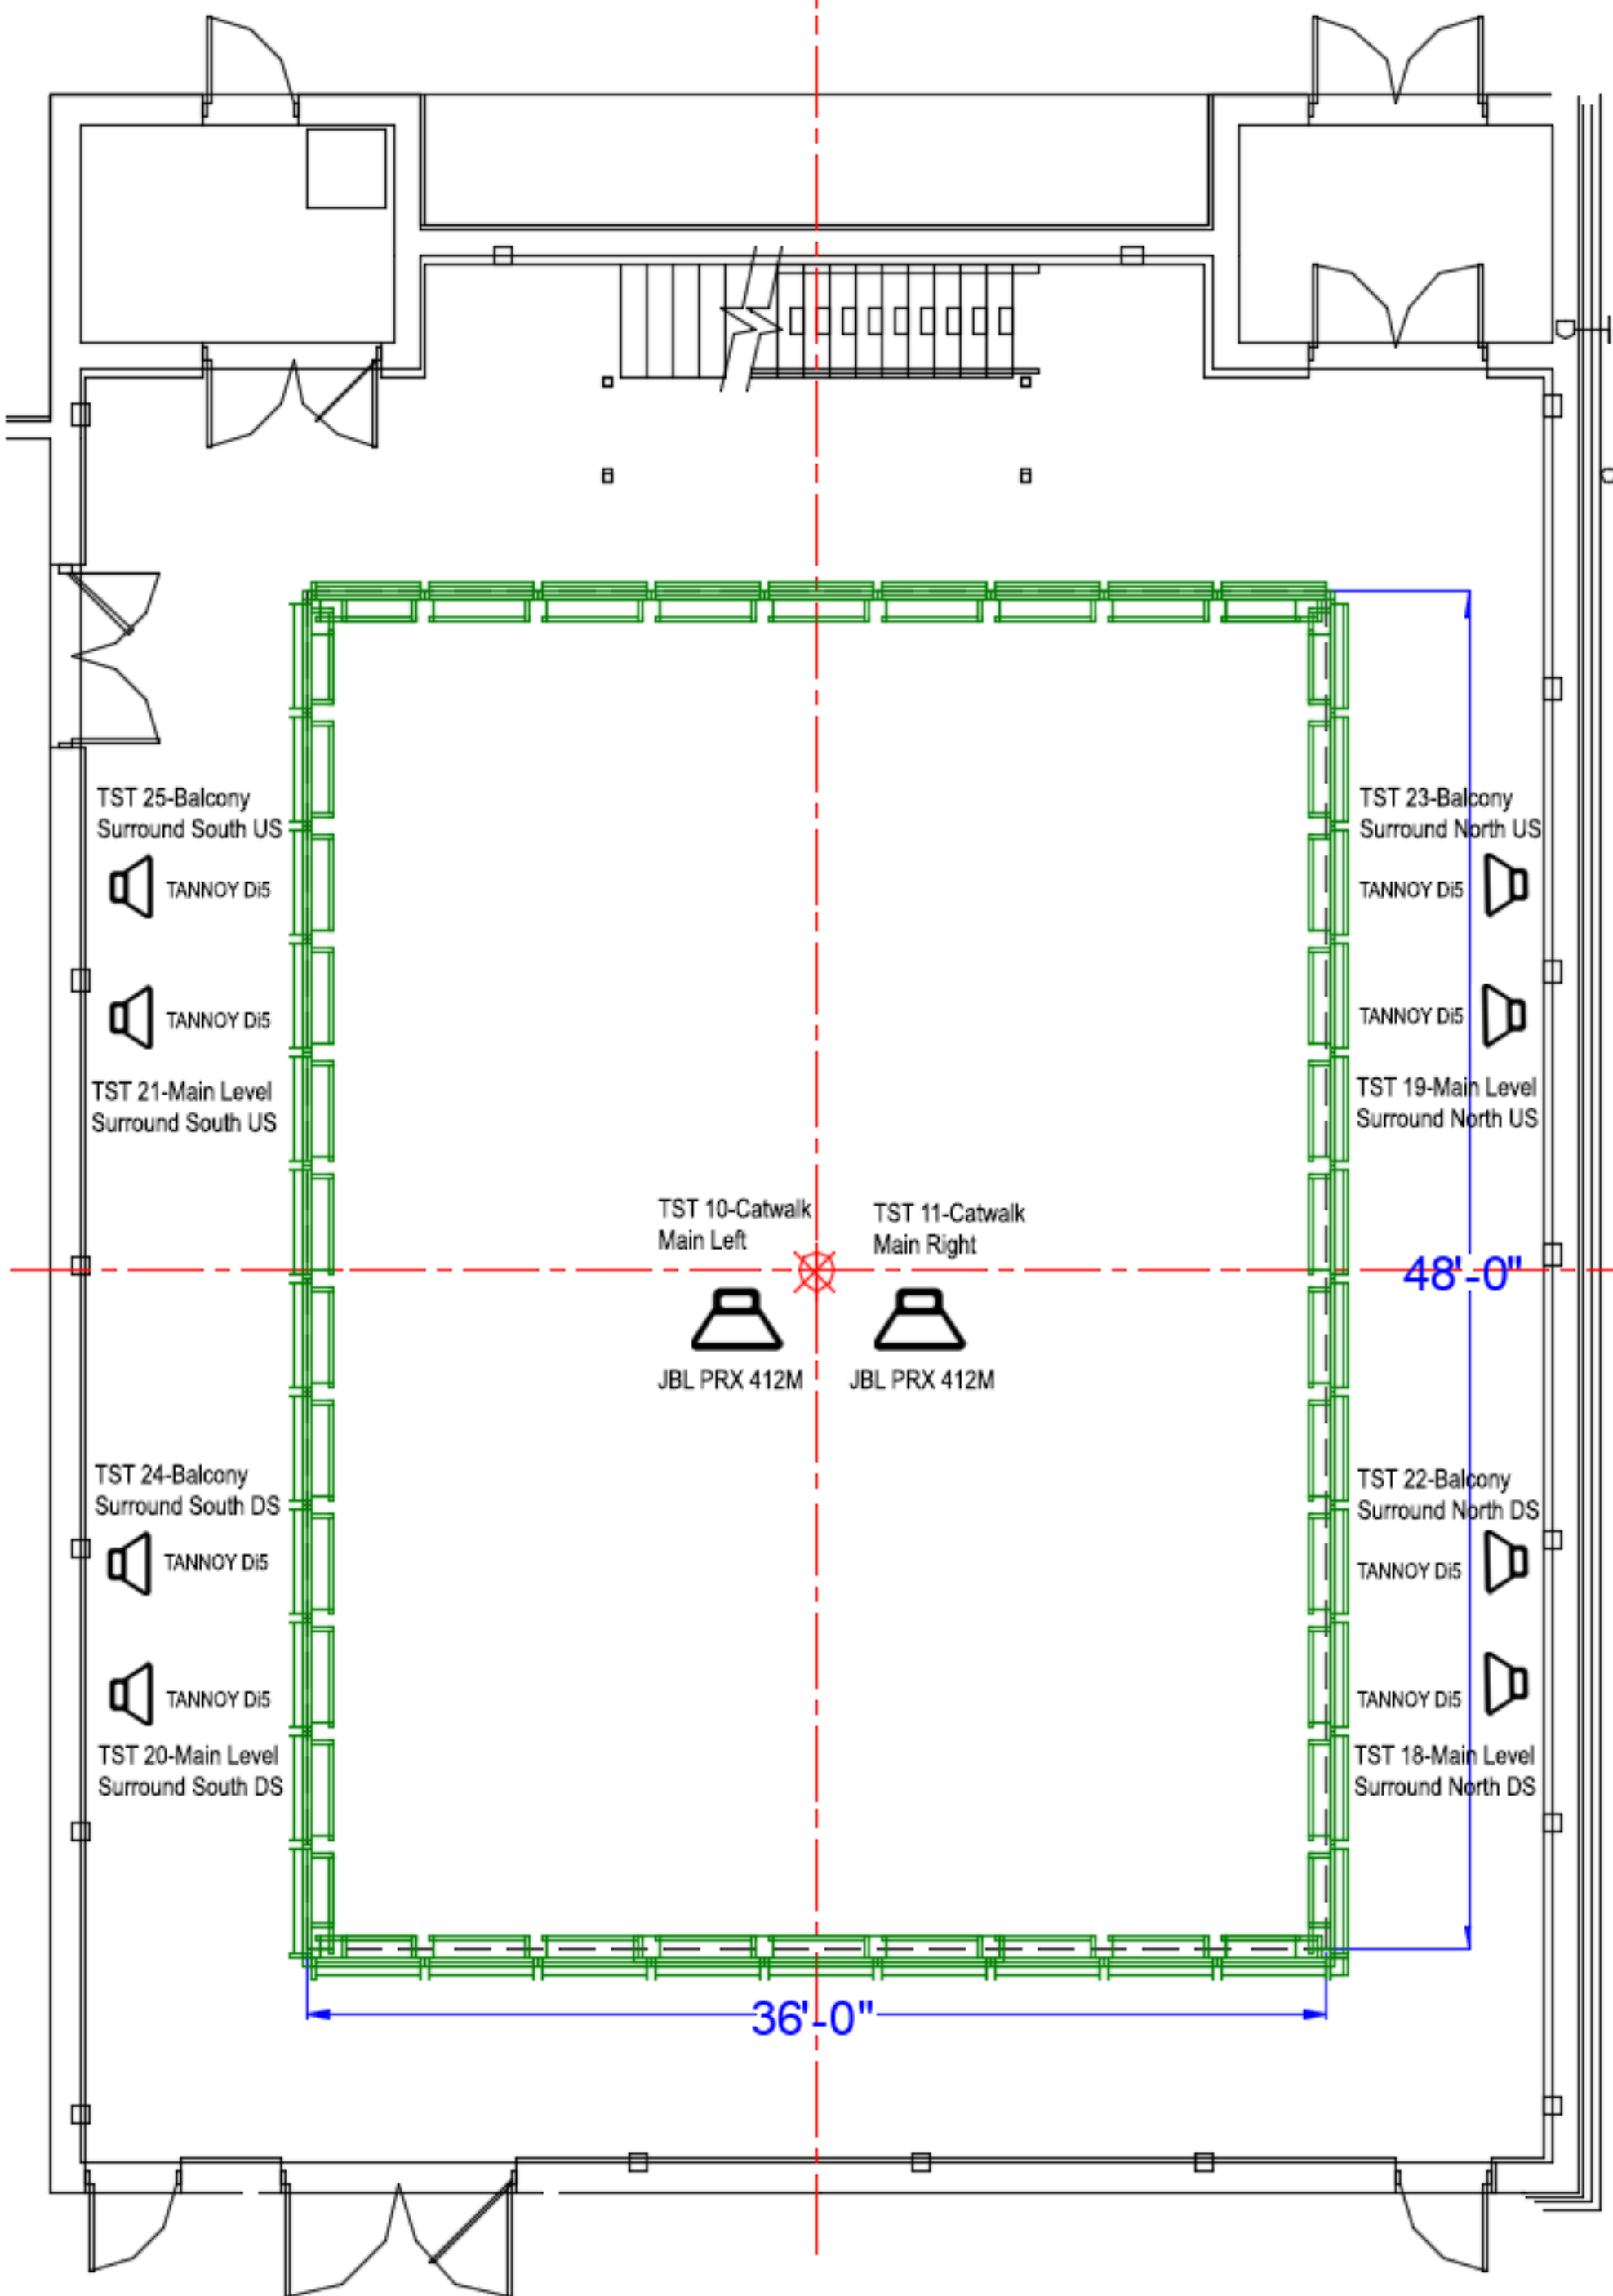

JMU STUDIO THEATRE REP SOUND PLOT

TST 25-Balcony Surround South US

TANNOY Di5

TANNOY Di5

TST 21-Main Level Surround South US

TST 24-Balcony Surround South DS

TANNOY Di5

TANNOY Di5

TST 20-Main Level Surround South DS

TST 23-Balcony Surround North US

TANNOY Di5

TANNOY Di5

TST 19-Main Level Surround North US

TST 10-Catwalk Main Left

JBL PRX 412M

TST 11-Catwalk Main Right

JBL PRX 412M

TST 22-Balcony Surround North DS

TANNOY Di5

TANNOY Di5

TST 18-Main Level Surround North DS

48'-0"

36'-0"

JMU Studio Theatre

Rep Sound Plot - Com Layout