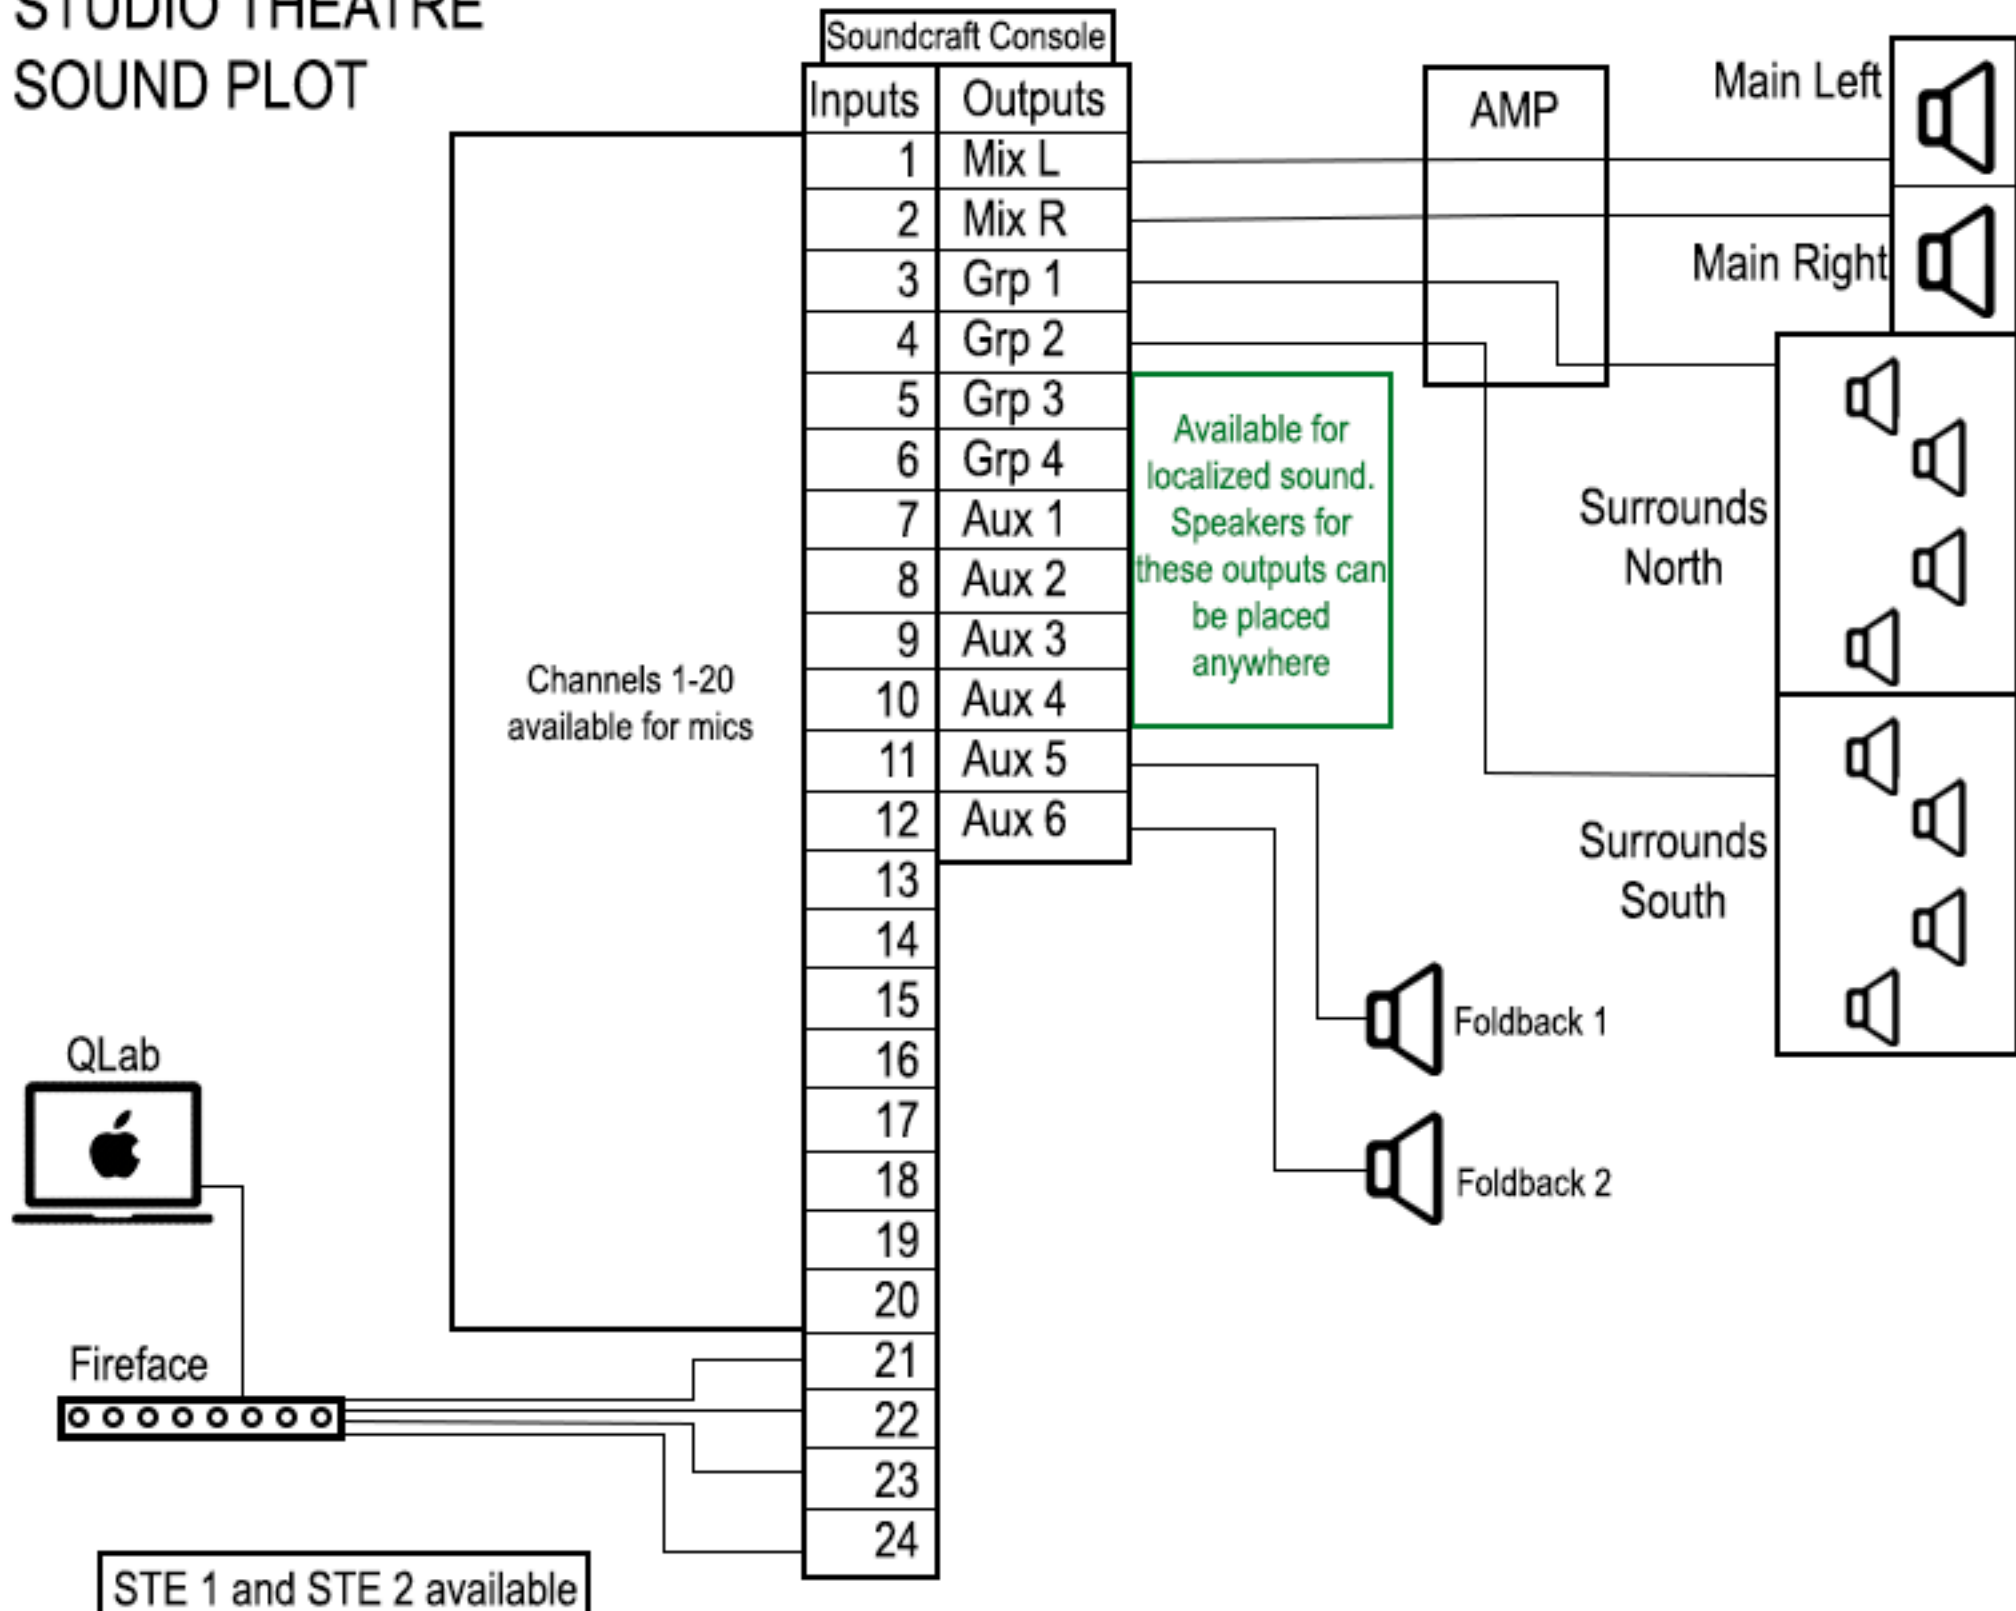

JMU STUDIO THEATRE REP SOUND PLOT

TST 25-Balcony Surround South US

TANNOY Di5

TANNOY Di5

TST 21-Main Level Surround South US

TST 24-Balcony Surround South DS

TANNOY Di5

TANNOY Di5

TST 20-Main Level Surround South DS

TST 23-Balcony Surround North US

TANNOY Di5

TANNOY Di5

TST 19-Main Level Surround North US

TST 10-Catwalk Main Left

JBL PRX 412M

TST 11-Catwalk Main Right

JBL PRX 412M

TST 22-Balcony Surround North DS

TANNOY Di5

TANNOY Di5

TST 18-Main Level Surround North DS

48'-0"

36'-0"

JMU Studio Theatre

Rep Sound Plot - Com Layout