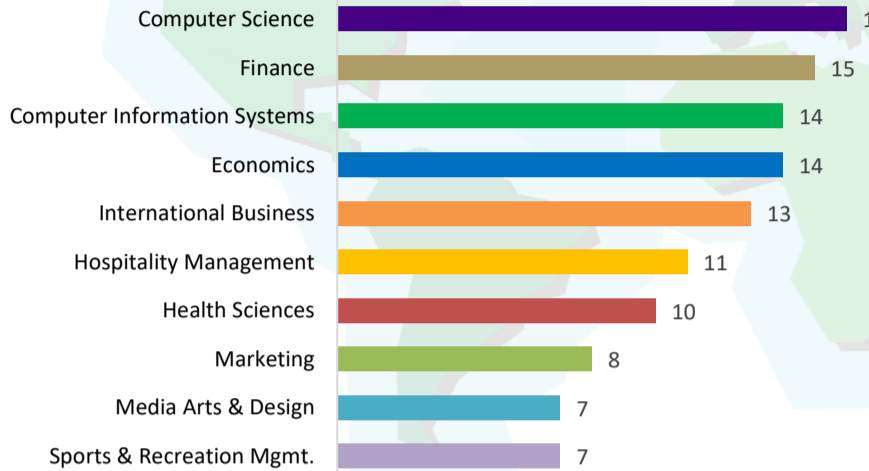

## Countries with 7 or fewer Students Represented

- Argentina
- Australia
- Azerbaijan
- Bahamas
- Bangladesh
- Belgium
- Bolivia
- Brazil
- Canada
- Colombia
- Costa Rica
- Ecuador
- Egypt
- Ethiopia
- Germany
- Ghana
- Greece
- Honduras
- Hungary
- Iceland
- Iraq
- Ireland
- Israel
- Italy
- Jamaica
- Japan
- Jordan
- Kazakhstan
- Kenya
- Kosovo
- Latvia
- Lebanon
- Lithuania
- Malaysia
- Mexico
- Mongolia
- Myanmar
- Netherlands
- Nigeria
- Norway
- Pakistan
- Panama
- Peru
- Philippines
- Portugal
- Russia
- Rwanda
- Saudi Arabia
- Senegal
- South Africa
- Sudan
- Sweden
- Switzerland
- Taiwan, Prov. of China
- Trinidad and Tobago
- Ukraine
- United Arab Emirates
- Venezuela
- Zambia

**1.24%**

Percentage of international students at JMU (288 out of 23,173 total enrollment)

**66**

Countries are represented by international students at JMU

## Gender Distribution

## Most Popular Undergraduate Programs