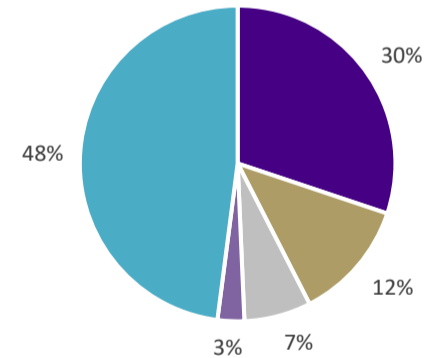

Among the 192 current international students in undergraduate programs,

**80 students (42%)**

are "ISC Completers" who have matriculated to JMU from the International Study Center (ISC).

## 6-Year Graduation Rate:

**66%**

ISC Completers

**64%**

Direct Admits

## JMU International Student Population Since 2001