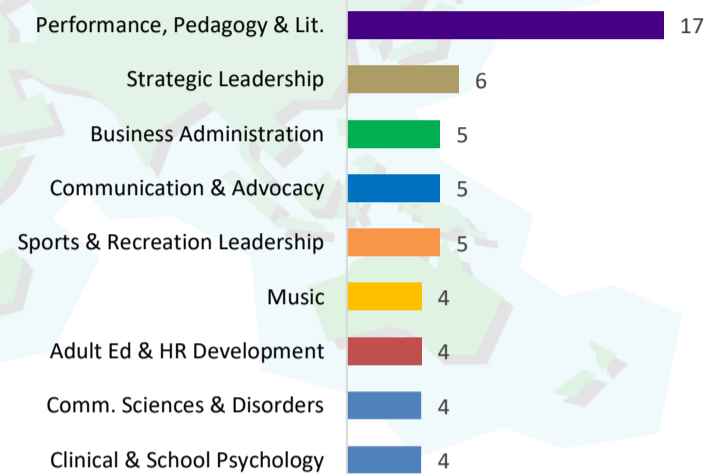

Most Popular Graduate Programs